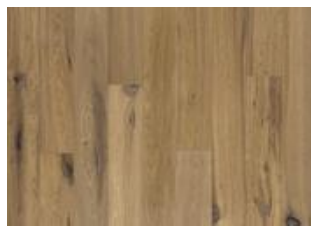

Crater

CERTIFICATES

Descriptions & Imagery

All samples, images and product description, plus photo and brochure specifications are there for the sole purpose of giving an approximate idea of the items described in them. They shall not form part of the contract or have any contractual force and should be viewed for illustrative purposes only. We cannot guarantee that your computer's display or the quality of the print will accurately reflect the colour of the products. Your product may vary slightly from the images within this literature.